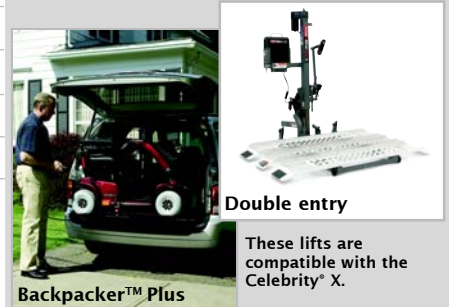

Pride SilverStar Lifts ★

- Backpacker™ Plus
- Scooter double entry
- Full Platform
- Silver Boom 300

The information contained herein is correct at the time of publication; we reserve the right to alter specifications without prior notice. Speed & range vary with user weight, terrain type, battery charge, battery condition and tire pressure.

800-800-8586 (US) · 888-570-1113 (Canada) · www.pridemobility.com

Pride®
Mobility Products Corp.