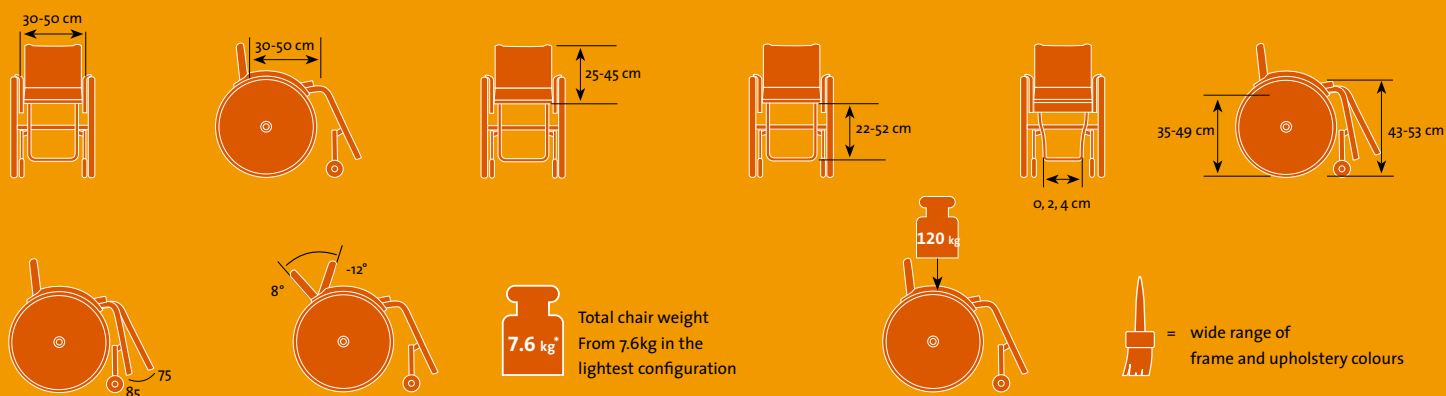

Technical details

Sunrise Medical Limited
High Street
Wollaston, Stourbridge
West Midlands DY8 4PS
T +44 (0) 1384446622
F +44 (0) 1384446644

www.sunrisemedical.com