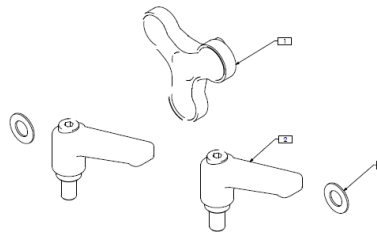

Spare knob kit
(code: 1629819)