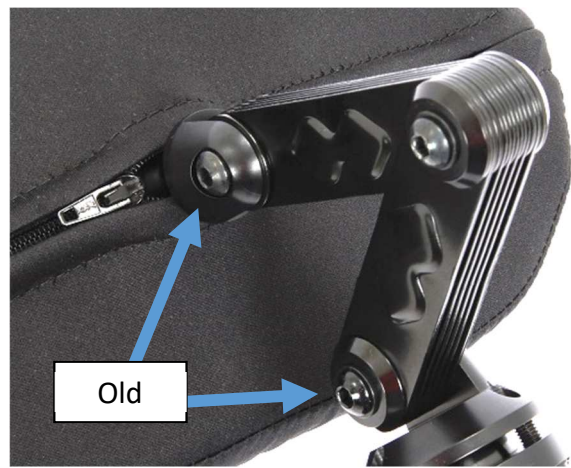

Image: Featuring small vs. large 4-point head pad

Due to the aluminium plate construction, the Elan head pads can be formed around the individual's head. The popular 4-point head pad provides 4 points of support to the occipital and temporal areas of the head for optimum positioning, while carefully designed to fit around the ears so it doesn't feel intrusive or restrict hearing.

### Changes to points of adjustment

You will see the improved 2<sup>nd</sup> generation model transitioning through on your orders soon which features changes to the hardware joints. This change means that the unserviceable side has been capped off so that adjustment can only be made from the one side for smoother adjustments and ease of use.