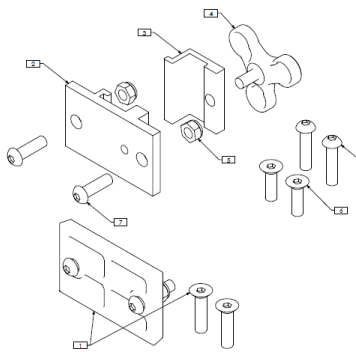

### Changes to points of adjustment

You will see the improved 2<sup>nd</sup> generation model transitioning through on your orders soon which features changes to the hardware joints. This change means that the unserviceable side has been capped off so that adjustment can only be made from the one side for smoother adjustments and ease of use.

The middle joint will now also feature security hex screws.

[www.invacare.co.uk](http://www.invacare.co.uk)

### Spare parts now available

Matrx Elan features 6 points of adjustment using an allen key. Two optional levers are provided with the Matrx Elan that allow for easy re-adjustment of the headrest or swingback function when hoisting or transferring. Following customer feedback of reissuing these high quality durable headrests in the future, Invacare have set up various spare parts to allow you to do this.