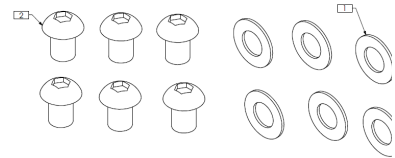

Spare screw kit
(code: 1629820)

For further details or a demonstration of Matrx Elan, please contact your local Seating Territory Manager .

www.invacare.co.uk