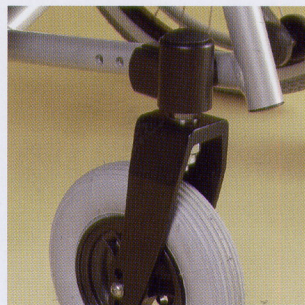

Otto Bock®

QUALITY FOR LIFE

Avantgarde XXL 2

The "heavy-weight" champion

For a user weight of up to 180 kg. With its high-strength reinforced aluminum frame, the Avantgarde XXL 2 brings only about 15.2 kg own weight onto the scale (with 50 cm seat width). The reinforced rear wheel adapter makes possible a degree of activity that was unknown to users of this weight class up to now. The new desk side panels with height-adjustable armrests made of Technogel® offer an effective distribution of pressure.

- Max. load capacity of 180 kg
- Aluminum frame with vertical front frame part
- Seat upholstery features reinforced insert
- Aluminum side panels with neoprene inserts
- Single-panel footrest, angle adjustable, swing-away and detachable
- 24" or 26" rear wheels with quick-release axle, larger hub, hollow rim and aluminum push ring
- 0° rear wheel adapter
- Low own weight (from 15.2 kg)
- Optional back stabilizer

Active adjustment possibilities for the rear wheel attachment

Reinforced caster fork, adjustable wheelbase

New desk side panel with Technogel® armrests

Technical Data

Seat width	50 – 62 cm
Seat depth	40 – 56 cm
Seat height front / rear	45 – 53.5/40 – 53.5 cm
Variable armrest height	20 – 30 cm
Back height	25 – 50 cm
Width	66.5 – 82 cm
Overall height	70 – 103.5 cm
Length	79 – 114 cm
Weight	15.2 kg
Lower leg length	32 – 55 cm