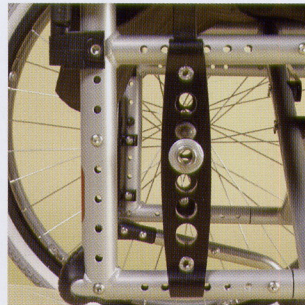

Otto Bock®

QUALITY FOR LIFE

Avantgarde XXL 2

The "heavy-weight" champion

For a user weight of up to 180 kg. With its high-strength reinforced aluminum frame, the Avantgarde XXL 2 brings only about 15.2 kg own weight onto the scale (with 50 cm seat width). The reinforced rear wheel adapter makes possible a degree of activity that was unknown to users of this weight class up to now. The new desk side panels with height-adjustable armrests made of Technogel® offer an effective distribution of pressure.

- Max. load capacity of 180 kg
- Aluminum frame with vertical front frame part
- Seat upholstery features reinforced insert
- Aluminum side panels with neoprene inserts
- Single-panel footrest, angle adjustable, swing-away and detachable
- 24" or 26" rear wheels with quick-release axle, larger hub, hollow rim and aluminum push ring
- 0° rear wheel adapter
- Low own weight (from 15.2 kg)
- Optional back stabilizer

Active adjustment possibilities for the rear wheel attachment

Reinforced caster fork, adjustable wheelbase

New desk side panel with Technogel® armrests

Technical Data

Seat width	50 – 62 cm
Seat depth	40 – 56 cm
Seat height front / rear	45 – 53.5/40 – 53.5 cm
Variable armrest height	20 – 30 cm
Back height	25 – 50 cm
Width	66.5 – 82 cm
Overall height	70 – 103.5 cm
Length	79 – 114 cm
Weight	15.2 kg
Lower leg length	32 – 55 cm