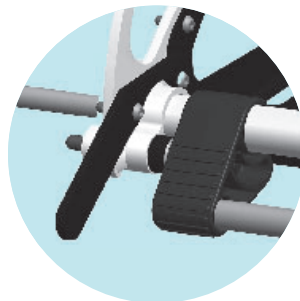

Kimba Buggy.

Tyres

☐	KF03	EVA	Inclusive
☐	KF04	Pneumatic	£56.00

Rear wheel type

☐	KG01	Wheel lock (actuated by the foot via wheel lock bar)	Inclusive
☐	KG02	With friction brake (manually actuated via brake levers at the push bar)	£325.00

Accessories

☐	KA07B	Frame padding, pair, enclosed	£39.00
☐	KS03B	Buggy board, enclosed	£145.00
☐	KA08	Tip-assist, left	£33.00
☐	KA12	Tip-assist, right	£33.00
☐	KS14B	Tether band, enclosed	£22.00

KA08, KA12

Accessories general

☐	KS07B	Cupholder, enclosed	£27.00
☐	KS13B	Diaper bag, grey-melange, enclosed (Contains extensive accessories such as: dummy bag, isolation pocket for bottles and a plastic utensil bag, as well as numerous compartments and zipped pockets)	£149.00