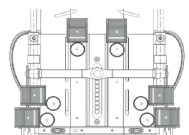

KP03

KP05, KP04

KP10

Pre-Assembly

<input type="radio"/>	KP14	Mounting kit strap/vest, mounted ¹⁾	£33.00
-----------------------	------	---	--------

1): If these options are chosen, 6 clamping buckles are mounted on the back in the configuration shown (the exact fixing points of the straps are described in the instructions for use).