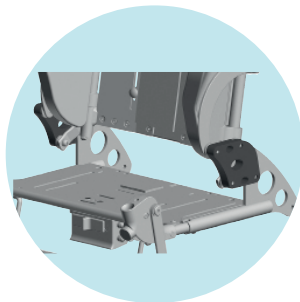

Kimba Buggy.

KD04

KD31B

KD10B

KD11B

KC10

KC13B

Arm supports

<input type="radio"/>	KE01	Arm support, Standard, mounted	£118.00
<input type="radio"/>	KE02	Arm support high/low, adjustable, mounted (not possible with country of destination Germany)	£165.00

KE01

KE02