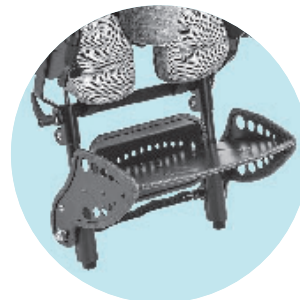

Kimba Buggy.

KS01B

KS02B

Leg and foot support

<input type="radio"/>	KB03	Leg support, Standard, mounted (from LLL 19 cm)	Inclusive
<input type="radio"/>	KB05	Leg support, angle-adjustable, mounted (from LLL 19 cm)	£76.00
<input type="radio"/>	KB10	Leg support, angle-adjustable for short lower leg length, mounted (only for size 1, from LLL 14 cm)	£98.00

KB03

KB05

KB10

Accessories leg and foot support

<input type="radio"/>	KB08	Slip resistant footrest cover (not mounted in combination with KB10)	£31.00
<input type="radio"/>	KB09B	Padding, enclosed	£73.00
<input type="radio"/>	KB12B	Foot support – sandals, enclosed	£113.00
<input type="radio"/>	KB07B	Velcro footstraps, instep padded	£31.00
<input type="radio"/>	KC06	Abductor size 1, only for seat size 1, (L 9 cm x W 6 cm x H 9 cm)	£119.00
<input type="radio"/>	KC07	Abductor size 2 (L 10 cm x W 7,5 cm x H 10 cm)	£123.00
<input type="radio"/>	KC08	Abductor size 3, only for seat size 2 (L 12 cm x W 9 cm x H 10 cm)	£127.00
<input type="radio"/>	KC19	Abductor, adjustable, swing-away, Stealth (L 12,7 cm x H 7,6 cm) When using the Stealth abductor, the minimum seat depth increases to 230 mm (size 1) or 280 mm (size 2).	£450.00