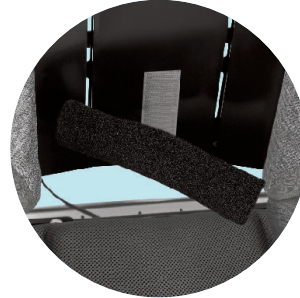

Kimba Buggy.

KD10B

Arm supports

☐	KE01	Arm support, Standard, mounted	£118.00
☐	KE02	Arm support high/low, adjustable, mounted (not possible with country of destination Germany)	£165.00

Tray

☐	KS01B	Tray, grey, enclosed (only possible in direction of travel and in combination with KE 02 „arm support high/ low“ in the lowest setting only)	£237.00
☐	KS02B	Tray, transparent, enclosed (only possible in direction of travel and in combination with KE 02 „arm support high/ low“ in the lowest setting only)	£384.00