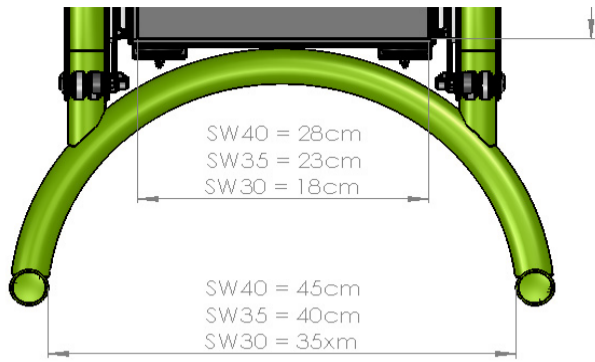

Chair dimensions