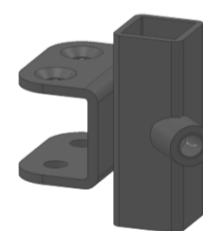

Square welded receiver for own sideguard