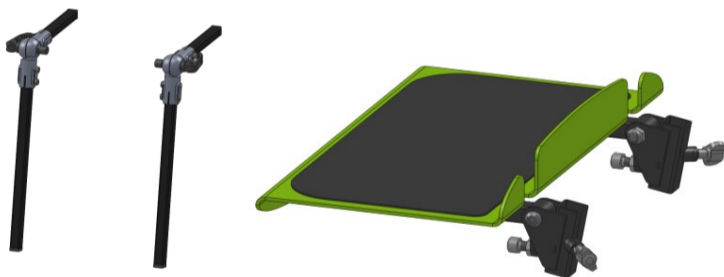

Fender sideguard

Push Bar angle adjustable

Backrest fixation, sliding

Angle adj. Back

Reclining back

Headrest

Single post tool height & depth adjustable (33cm)

Platform footrest, adjustable foot angle, flip up with heel stop