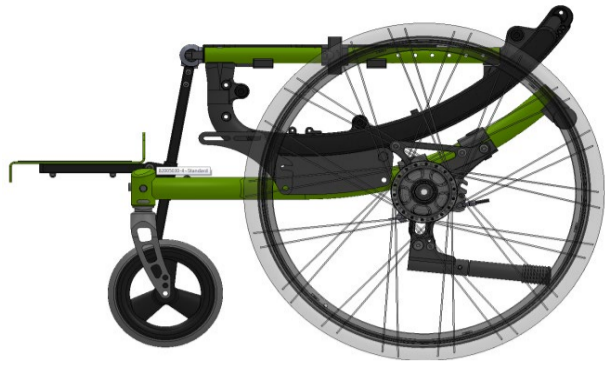

Fender sideguard

Push Bar angle adjustable

Backrest fixation, sliding

Angle adj. Back

Reclining back

Headrest

Single post tool height & depth adjustable (33cm)

Platform footrest, adjustable foot angle, flip up with heel stop

Divided footplates, aluminium (frame colour)

Square welded receiver for own footrest

Square welded receiver for own sideguard

Elevating legrest

Square welded receiver for own headrest

Tip assist (step tube)