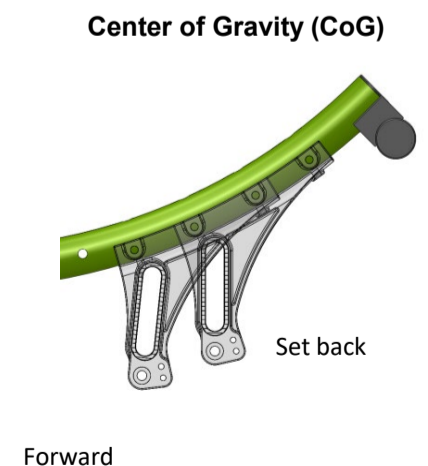

Invoice to:
Name:
Street:
Town: Postal code:
E-Mail:
Tel: Fax:

Deliver to:
Name:
Street:
Town: Postal code:
E-Mail:
Tel: Fax:

Order date:
Purchase order:

Marked for:

Base Pricing
£3,535

Fax number: **+44 (0)845 605 66 89**
Email: **orders@sunmed.co.uk**

Crash tested & Passed
Max. user weight: 125kg

CLIENT MEASUREMENT

SEAT WIDTH SELECTION - measured from outside frame tube to outside frame tube

☐	Base with tilt Size 1 (seat width 30cm; seat depth adjustable from 37,5 - 45 cm)	ZRS010104
☐	Base with tilt Size 2 (seat width 35cm; seat depth adjustable from 37,5 - 45 cm)	ZRS010105
☐	Base with tilt Size 3 (seat width 40cm; seat depth adjustable from 37,5 - 45 cm)	ZRS010106

SEAT DEPTH SELECTION - only factory setting selection; all seat depths are adjustable from 37,5 - 45 cm

☐	37,5 cm	SD375
☐	40,0 cm	SD40
☐	42,5 cm	SD425
☐	45,0 cm	SD45

SEAT HEIGHT SELECTION - in dependence of front castor, rear wheel and center of gravity

Front Castor	Rear Wheel	Center of Gravity	Seat Height in cm									
			43	44	45	46	47	48	49	50	51	52
6"	16"	Forward	☐	☐	☐	☐	☐	☐	☐			
	22"								☐			
	24"											
6"	16"	Set back	☐	☐	☐	☐	☐					
	22"						☐	☐	☐			
	24"									☐		
7"	16"	Forward					☐	☐				
	22"								☐	☐		
	24"										☐	
7"	16"	Set back				☐	☐					
	22"						☐	☐	☐	☐		
	24"									☐	☐	
8"	16"	Forward						☐	☐			
	22"								☐	☐	☐	
	24"										☐	
8"	16"	Set back							☐	☐	☐	☐
	22"								☐	☐	☐	
	24"									☐	☐