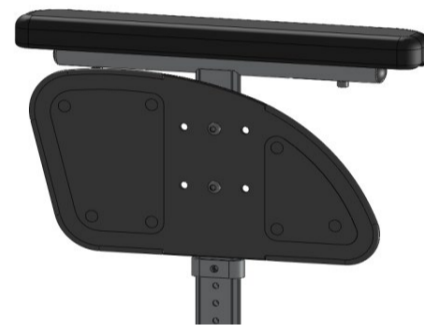

Fender sideguard

Push Bar angle adjustable

Backrest fixation, sliding

Angle adj. Back

Reclining back

Headrest

Single post tool height & depth adjustable (33cm)

Platform footrest, adjustable foot angle, flip up with heel stop

Divided footplates, aluminium (frame colour)

Square welded receiver for own footrest

Square welded receiver for own sideguard

Elevating legrest

Square welded receiver for own headrest

Tip assist (step tube)