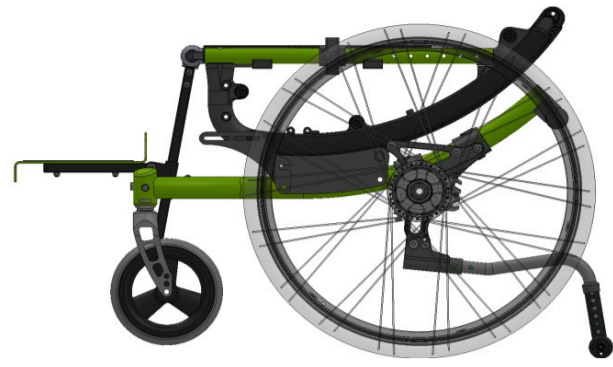

Fender sideguard

Push Bar angle adjustable

Backrest fixation, sliding

Angle adj. Back

Reclining back

Headrest

Single post tool height & depth adjustable (33cm)

Platform footrest, adjustable foot angle, flip up with heel stop

Divided footplates, aluminium (frame colour)

Square welded receiver for own footrest

Square welded receiver for own sideguard

Elevating legrest

Square welded receiver for own headrest

Tip assist (step tube)