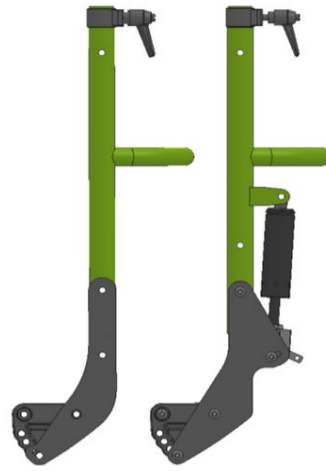

Fender sideguard

Push Bar angle adjustable

Backrest fixation, sliding

Angle adj. Back

Reclining back

Headrest

Single post tool height & depth adjustable (33cm)

Platform footrest, adjustable foot angle, flip up with heel stop