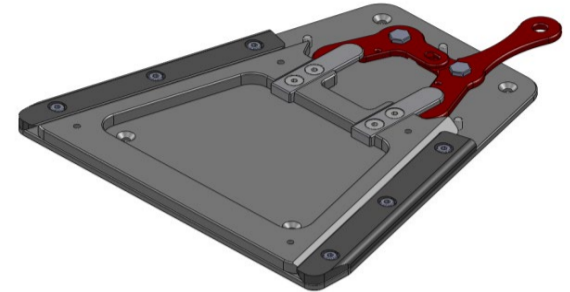

Chair dimensions

Set Forward

Set Back

Chair characteristic

**Set Forward**

- easy to push & to tip
- short wheelbase

**Set Back**

- tip resistant
- longer wheelbase

Base plate

Trapezoid adapter complete

Right Run

Marathon Plus

Solid

Aluminium silver anodized

Coloured Aluminium pushrim

Maxgrepp