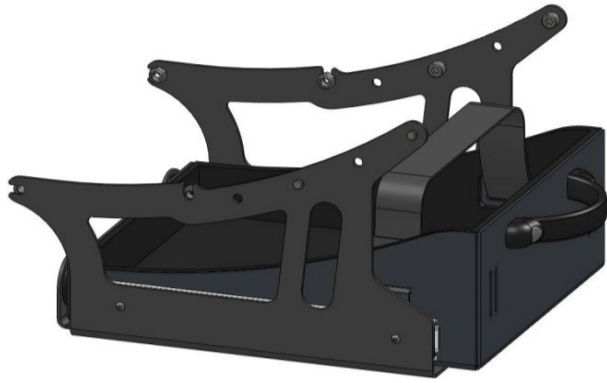

Accessory box