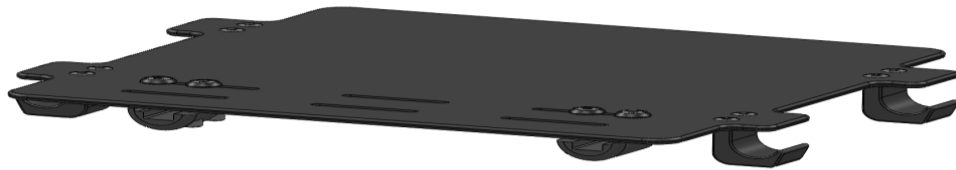

Chair dimensions

Set Forward

Set Back

Chair characteristic

**Set Forward**

- easy to push & to tip
- short wheelbase

**Set Back**

- tip resistant
- longer wheelbase

Base plate

Trapezoid adapter complete

Right Run

Marathon Plus

Solid

Aluminium silver anodized

Coloured Aluminium pushrim

Maxgrepp