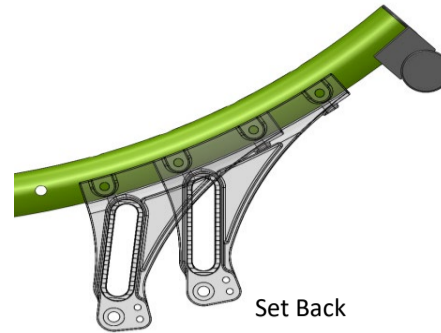

Set Forward

Set Back

Set Forward

- easy to push & to tip
- short wheelbase

Set Back

- tip resistant
- longer wheelbase