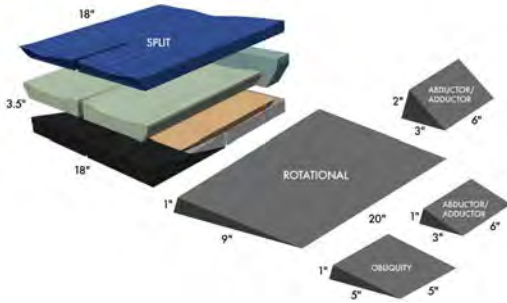

Dealer:

Date:

PO No.

Send orders to: orders@susurro.co.uk

Geo-Matrix™ Split Features

- ✓ 8" split through the pommel centre for wedge insert under one or both sides of leg trough region. Achieve the desired hip angle.
- ✓ Wedge 10 piece "fit kit" included with each cushion. Velcro adaptation to be altered at any time.
- ✓ Indicated at moderate to high risk risk for skin breakdown and treatment of pressure injuries.
- ✓ Insert coccyx options all included with cushion (Foam, Gel-infused and Pillow top)

CONSTRUCTION: Closed cell foam base, dual high-density foam core with a firm ischial and sacral shelf and cascading Pillow Top gel topper

COVERS: Soft touch outer incontinence-proof cover & inner wipeable moisture proof cover

HEIGHT: 3.5" (9cm)

WEIGHT CAPACITIES:

- Up to 18x18" / 45x45cm 113kg
- Over 18x18" / 45x45cm 135kg

12" / 30cm Width - £775.00

GSP1212	12 x 12" 30 x 30cm		GSP1213	12 x 13" 30 x 33cm		GSP1214	12 x 14" 30 x 35cm	
GSP1215	12 x 15" 30 x 38cm		GSP1216	12 x 16" 30 x 40cm		GSP1217	12 x 17" 30 x 43cm	
GSP1218	12 x 18" 30 x 45cm		GSP1219	12 x 19" 30 x 48cm		GSP1220	12 x 20" 30 x 50cm	