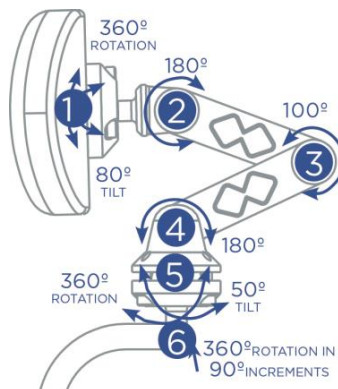

Matrx Elan headrest
 Retail order form
 Paediatric - Adult applications

Standard Features:

- Award winning design
- 6 point axis with adjustment levers for tool-less re-adjustments
- Multi-disk locking plates with superior holding strength
- Swing away function for easy transfers
- Highly supportive headrest with mouldable plate
- Soft foam co-moulded onto firm foam
- Choice of 3 headrest pads: Standard, occipital or 4 point positioning
- Choice of 3 standard pad sizes: small, medium or large
- Choice of 2 occipital pad sizes: small or large
- Foam surrounds edges of plate
- Ultra-Fresh additive for antimicrobial and odour protection
- Standard or infection control cover with dual zippers