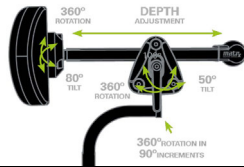

Complete headrest

1634173		MatrX Loxx soft headrest pad kit	£269.00
Headrest Adaptor			
1632756		E2 Headrest adaptor - When required with back heights 12" - 13" - must be selected as an option	#N/A
TOTAL PRICE:			

Special Instructions - Please supply the following information: