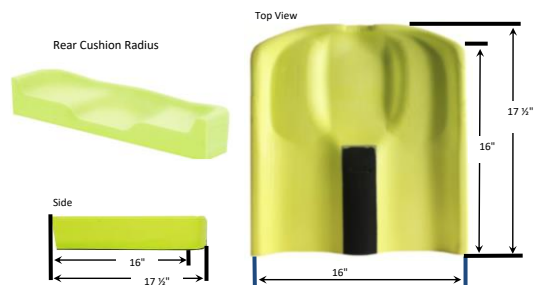

**Matrx Libra**  
Retail order Form  
Maximum User Weight 21 stone (136kg) / HD 36 stone (227kg)

		WIDTH										
cm		36	38	41	43	46	48	51	53	56		
inch		14	15	16	17	18	19	20	21	22		
DEPTH	30											
	36											
	41											
	43											
	46											
	51											
56												

**Ordering the correct size**

Please note the complete product dimensions.  
The example shown is of a 16"x16" cushion part number LC1616.  
Please allow an additional 1 1/2" to the required seat depth for the rear cushion radius.

The rear cushion radius is a curved extension designed to maximise surface area and minimise the gap between seat and backrest; while stabilising fluid in tilted positions, with coccyx cut out for added relief.

**Features:**  
Very High Risk  
3" height  
3 Year Warranty  
Anatomically contoured foam base Innovative dual layer fluid sac  
Choice of 3 covers  
Positioning accessories available

Code	X	Description	Price
<b>Libra Cushion</b>			
<b>LC</b> _____ (Width x Depth)		Matrx Libra standard sizes with black smooth cover	£390.00
<b>LCW</b> _____ (Width x Depth)		Matrx Libra standard sizes with black wipedown cover	£390.00
<b>LCS</b> _____ (Width x Depth)		Matrx Libra standard sizes with black spacer cover	£390.00