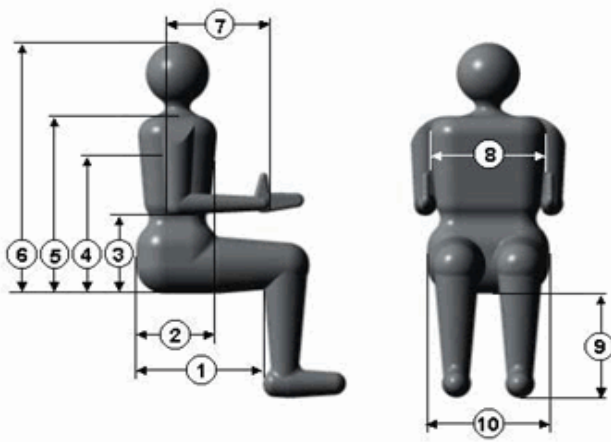

**Client Measurements**

Weight: na \_\_\_\_\_ kg  
 Height: na \_\_\_\_\_ cm  
 1) Upper leg length: na \_\_\_\_\_ cm  
 2) Chest Depth: na \_\_\_\_\_ cm  
 3) Seat pan to elbow: na \_\_\_\_\_ cm  
 4) Arm pit height: na \_\_\_\_\_ cm  
 5) Top of shoulders: na \_\_\_\_\_ cm  
 6) Top of head: na \_\_\_\_\_ cm  
 7) Elbow to Hand: na \_\_\_\_\_ cm  
 8) Chest width: na \_\_\_\_\_ cm  
 9) Knee to Foot: na \_\_\_\_\_ cm  
 10) Hip width: na \_\_\_\_\_ cm