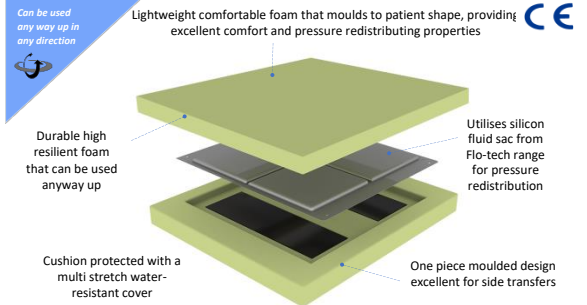

Standard features:
 Very High risk
 3" height
 Flat - any way up
 Foam and fluid combination
 Sewn cover
 Weight limit: 30 stone

Code	X	Description	Price
Complete Standard cushion up to *159kg user weight			
1629479		Revolve Si with platilon liner 14x14" (36x36cm)	Sewn blue wipedown cover £176.00
1629480		Revolve Si with platilon liner 14x15" (36x38cm)	Sewn blue wipedown cover £176.00
1629481		Revolve Si with platilon liner 14x16" (36x41cm)	Sewn blue wipedown cover £176.00
1629482		Revolve Si with platilon liner 15x14" (38x36cm)	Sewn blue wipedown cover £176.00
1629483		Revolve Si with platilon liner 15x15" (38x38cm)	Sewn blue wipedown cover £176.00
1629484		Revolve Si with platilon liner 15x16" (38x41cm)	Sewn blue wipedown cover £176.00
1629485		Revolve Si with platilon liner 16x14" (41x36cm)	Sewn blue wipedown cover £176.00
1629486		Revolve Si with platilon liner 16x15" (41x38cm)	Sewn blue wipedown cover £176.00
1601977		Revolve Si with platilon liner 16x16" (41x41cm)	Sewn blue wipedown cover £176.00
1601994		Revolve Si with platilon liner 16x18" (41x46cm)	Sewn blue wipedown cover £176.00
1601993		Revolve Si with platilon liner 17x17" (43x43cm)	Sewn blue wipedown cover £176.00
1601995		Revolve Si with platilon liner 18x16" (46x41cm)	Sewn blue wipedown cover £176.00
1629487		Revolve Si with platilon liner 18x17" (46x43cm)	Sewn blue wipedown cover £176.00
1601996		Revolve Si with platilon liner 18x18" (46x46cm)	Sewn blue wipedown cover £176.00
1601997		Revolve Si with platilon liner 19x17" (48x43cm)	Sewn blue wipedown cover £176.00
1601998		Revolve Si with platilon liner 20x18" (51x46cm)	Sewn blue wipedown cover £176.00
1602472		Revolve Si with platilon liner 20x20" (51x51cm)	Sewn blue wipedown cover £176.00