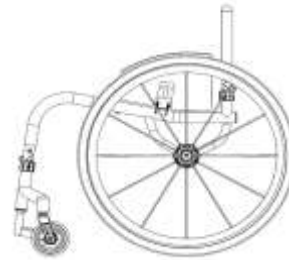

Guide:

- Base product
- Required option
- Optional Extra
- Critical Information
- Information Needed

PRODUCT STYLE

FXTX2010 OCTANE FX
£4,655.00

XA070 Open design

Max User Weight 110kg (242lbs)

PLEASE NOTE: ALL RGK CHAIRS ARE HAND BUILT AND HAVE A MANUFACTURING MEASUREMENT TOLERANCE OF +/- 5MM