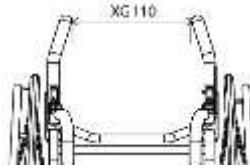

Height (Top of seatrail to top of armrest)

BACKREST

Backrest Height

XY230 Fixed height backrest
(Maximum 400mm)

i Specify height mm

XY245 Adjustable height backrest
£98.00 (Maximum height 400mm)
(+/-25mm)

i Specify height mm

Backrest Design

FXTXG060 Folding backrest with Q Lock
(Black)

Ergonomic Options

XY360 Backrest angle

i -5 -3 0 +3 +5
Individual Deg
(Max -7/+7 Deg)

XG100 Ergonomic backrest
£59.00

i Vertical height mm
i Rearward position mm

XG110 Inward taper
£59.00 (inside of backrest posts)

i Specify width or per side mm

XG120 Outward flare
£59.00 (inside of backrest posts)

i Specify width or per side mm

Push handle Options

XG070 Screw in push handles
£115.00 (N/A with XY245)