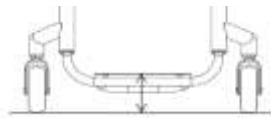

FRONT FRAME AND FOOTREST

Front Frame Options

XY080 Seat taper design

Specify width

mm

Optimise measurements (XY010 Seat Width -100mm)

Footrest Design (Choose One)

XY100 Round design

Castor Size	Max Height	With XB200
3"	115mm	165mm
4"	125mm	175mm
5"	135mm	185mm

XY105 Square design

Castor Size	Max Height	With XB200
3"	135mm	185mm
4"	145mm	195mm
5"	155mm	205mm

XB200 High level footrest (Only with XB010, XB080 & XB150)
£104.00