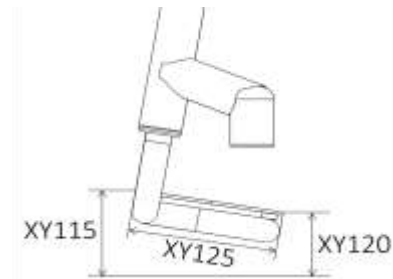

Footrest Style and Cover

☐ FXTXB080 Tubular footrest welded w/ Aluminium plate
(Supplied with spacer for +20mm adjustment)

☐ FXTXB110 Tubular footrest welded w/ Carbon Fibre plate
£98.00
(Supplied with spacer for +20mm adjustment)

☐ FXTXB120 Clamp-on aluminium plate footrest
(Angle/height adjustable)

Footrest Options

☐ XB165 Rubber grip tape (3M safety walk)
£27.00