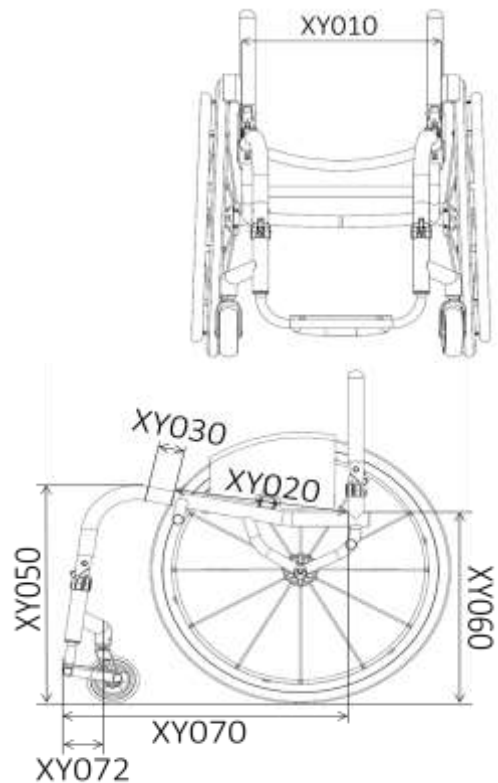

KEY MEASUREMENTS

XY010 Seat width (Inside of sideguards)
 (Max - 460mm)
(Min - 250mm)

XY020 Seat length
 (Max - 460mm)
(Min - 250mm)

XY030 Extra seat length (Provides additional leg support & hand grip)

XY050 Front frame height
 (Max - 550mm)
(Min - 480mm)

XY060 Rear frame height
 (Max - 550mm)
(Min - 360mm)

XY070 Frame length
 (Max 625mm)
(Min XY020 + XY030 + 140mm)

XY072 Castor position

 Optimise measurements

XA020 Ergonomic seat
£59.00
 Specify length (Standard = 120mm)

Castor Size	Max Height	With XB200
3"	115mm	165mm
4"	125mm	175mm
5"	135mm	185mm

XY105 Square design

Castor Size	Max Height	With XB200
3"	135mm	185mm
4"	145mm	195mm
5"	155mm	205mm

XB200 High level footrest (Only with XB010, XB080 & XB150)
£104.00