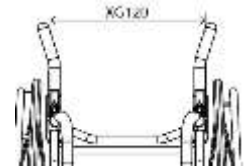

Height (Top of seatrail to top of armrest)

BACKREST

Backrest Height

XY230 Fixed height backrest
(Maximum 400mm)

i Specify height mm

XY245 Adjustable height backrest
£98.00 (Maximum height 400mm)
(+/-25mm)

i Specify height mm

Backrest Design

FXTXG060 Folding backrest with Q Lock
(Black)

Ergonomic Options

XY360 Backrest angle

i -5 -3 0 +3 +5
Individual Deg
(Max -7/+7 Deg)

XG100 Ergonomic backrest
£59.00

i Vertical height mm
i Rearward position mm

XG110 Inward taper
£59.00 (inside of backrest posts)

i Specify width or per side mm

XG120 Outward flare
£59.00 (inside of backrest posts)

i Specify width or per side mm

Push handle Options

XG070 Screw in push handles
£115.00 (N/A with XY245)

XG080 Flip down push handles
£176.00 (N/A with XY245)

XG085 Flip down push handles height adjustable
£194.00 (N/A with XY245)

XG097 Integrated push handle
£194.00 (quickie design)

CAMBER BAR

Adjustable Centre of Gravity