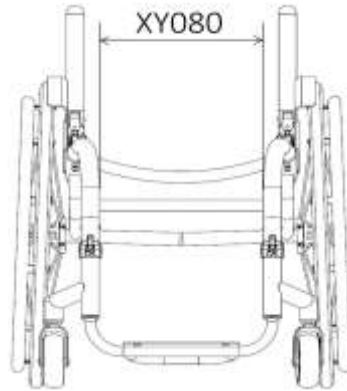

FRONT FRAME AND FOOTREST

Front Frame Options

XY080 Seat taper design

Specify width

mm

Optimise measurements (XY010 Seat Width -100mm)

Footrest Design (Choose One)

XY100 Round design

Castor Size	Max Height	With XB200
3"	115mm	165mm
4"	125mm	175mm
5"	135mm	185mm

XY105 Square design

Castor Size	Max Height	With XB200
3"	135mm	185mm
4"	145mm	195mm
5"	155mm	205mm

XB200 High level footrest (Only with XB010, XB080 & XB150)
£104.00

XB200 High level footrest (Only with XB010, XB080 & XB150)
£104.00

Footrest Individual Measurements

XY115 Front footrest height

mm

XY120 Rear footrest height

mm

(Std = 20 lower than front height)

XY125 Footrest length