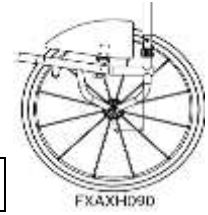

Fixed Centre of Gravity

☐ FXTXH090 V-style fixed centre of gravity (25-125mm)
£245.00

Specify measurement

mm

FXTXH090

Specify Camber Angle

☒ XY390 Camber angle

☐ 0 ☐ 1 ☐ 2 ☐ 3 ☐ 5

Specify Camber Angle

☒ XY390 Camber angle

☐ 0 ☐ 1 ☐ 2 ☐ 3 ☐ 5

Camber Bar Options

☐ FXTXK227 Standard Axle pin (120 or 130mm)

☐ FXTXK226 100mm Titanium Axle pin (£134.00) (Fixed Axle only)

☐ XK220 Titanium 130mm quick release axle pins (pair) (£84.00) (N/A with XK010, XK070 or FXTXK226)

☐ XK240 Quad release axle nuts (pair) (£115.00) (N/A with FXTXK226)

Anti-Tip Options

☐ XJ010 Swingaway anti tip LEFT side (£105.00) (Only with square back frame. Not with XH040)

☐ XJ020 Swingaway anti tip RIGHT side (£105.00) (Only with square back frame. Not with XH040)

☐ XJ100 Single sport anti tip (£325.00) (centre mounted)