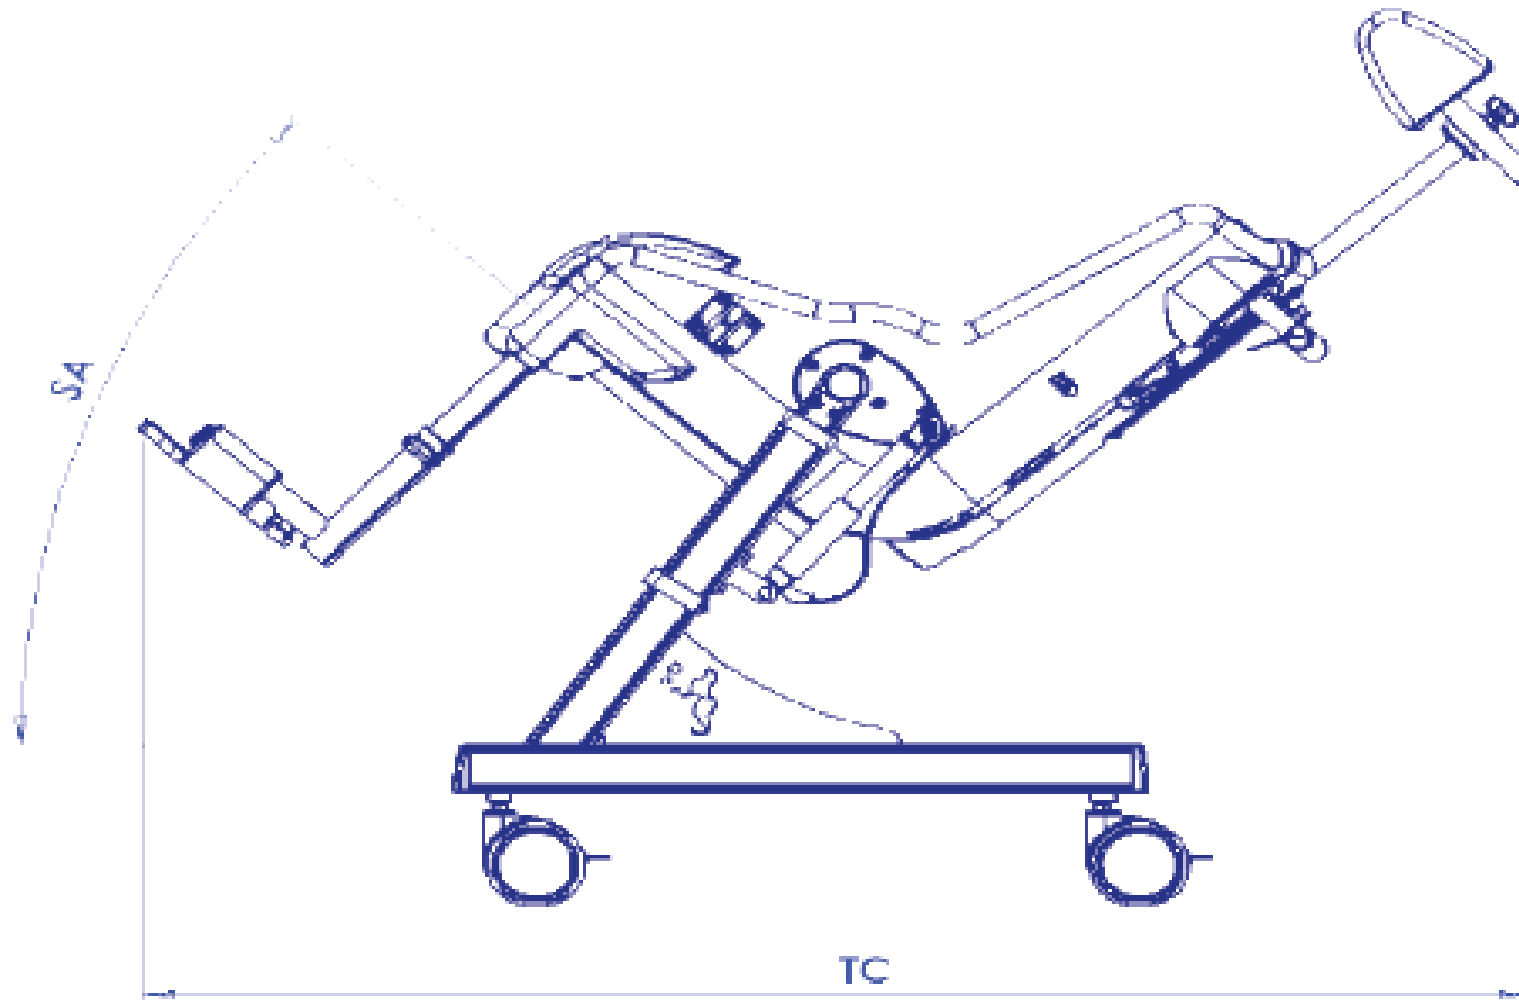

## TOILETING

The Seahorse Plus can be used as a toileting chair, either with the large removable potty or over a toilet. The Seahorse Plus is fully height adjustable, making it suitable for use over most toilets.

### Flip-Up Anterior Support (Replaces Armrests)

Small - N72127

Medium & Large N72188

# PRODUCT DIMENSIONS