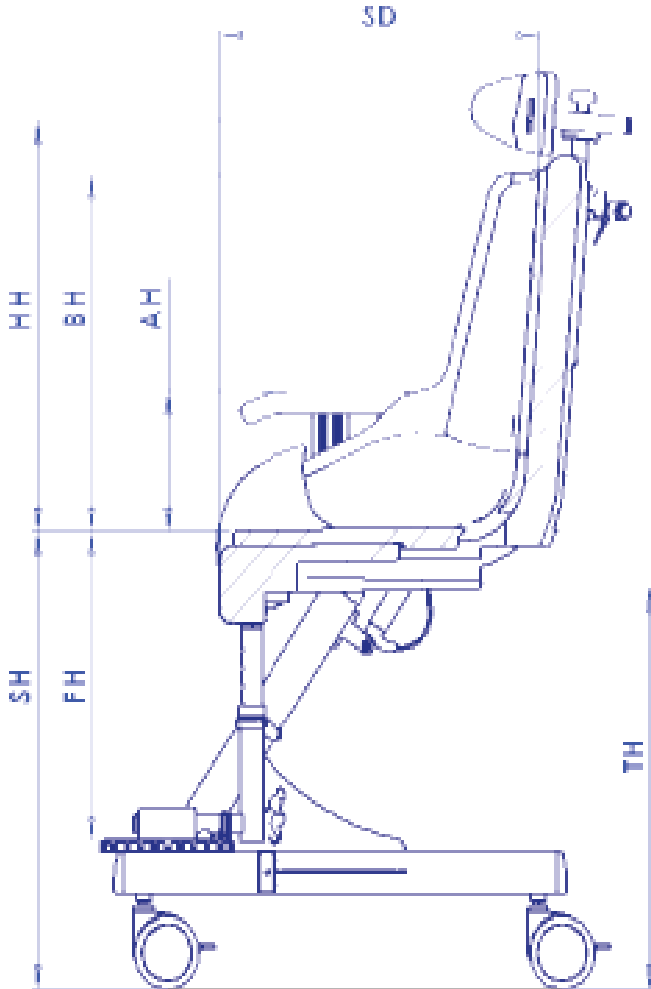

## TOILETING

The Seahorse Plus can be used as a toileting chair, either with the large removable potty or over a toilet. The Seahorse Plus is fully height adjustable, making it suitable for use over most toilets.

# SHOWERING & BATHING

The Seahorse Plus can be used either under the shower or over a bath.

The Seahorse Plus features gas assisted tilt-in-space, reclining from upright to 40° tilt. It also features a fully adjustable headrest to ensure the users head is well supported when the chair is tilted. Soft PU liners provide comfort and a lap-strap and optional harnesses ensure good positioning.

# PRODUCT DIMENSIONS