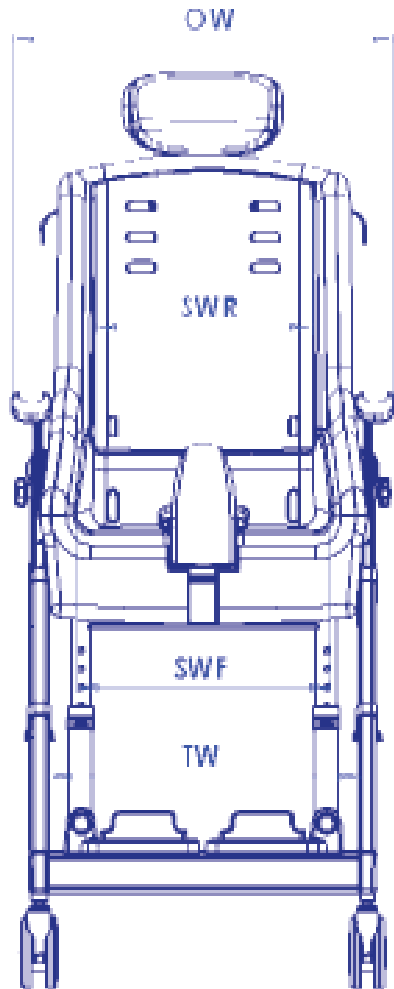

### Butterfly Harness

Small - N72152

Medium - N72164

Large - N72759

# PRODUCT DIMENSIONS

## Small Seahorse Plus N72012

Feature	Ref	Thick Liner Size1		Thin Liner Size2		No Liner	
Seat Depth	SD	327mm	12¾"	355mm	14"	374mm	14¾"
Rear Width of Seat	SWR	258mm	10"	294mm	11½"	332mm	13"
Front Width of Seat	SWF	294mm	11½"	334mm	13¾"	365mm	14¾"
Height of Back	BH	391mm	15½"	391mm	15½"	414mm	16¾"
Min Headrest height	HH	456mm	18"	456mm	18"	475mm	18½"
Max Headrest height	HH	631mm	25"	631mm	25"	650mm	25½"
Min height of Seat	SH	540mm	21½"	540mm	21½"	521mm	20½"
Max height of Seat	SH	648mm	25½"	648mm	25½"	629mm	24¾"
Min height of Footrests	FH	275mm	10¾"	275mm	10¾"	255mm	10"
Max height of Footrests	FH	375mm	14¾"	375mm	14¾"	355mm	14"
Total width	OW	532mm	21"	532mm	21"	532mm	21"
Total depth (upright)	OD	807mm	31¾"	807mm	31¾"	807mm	31¾"
Max turning circle (tilted)	TC	1209mm	47½"	1209mm	47½"	1209mm	47½"
Min height over toilet	TH	461mm	18"	461mm	18"	461mm	18"
Max height over toilet	TH	569mm	22½"	569mm	22½"	569mm	22½"
Min width over toilet	TW	426mm	16¾"	426mm	16¾"	426mm	16¾"
Armrest to Seat	AH	179mm	7"	179mm	7"	199mm	8"
Seat angle	SA	0°-40°		0°-40°		0°-40°	
Max User Weight		63.5kg	10st	63.5kg	10st	63.5kg	10st
Weight (incl. liners)		21kg	46.3lbs	20.2kg	44.5lbs	18.7kg	41.2lbs