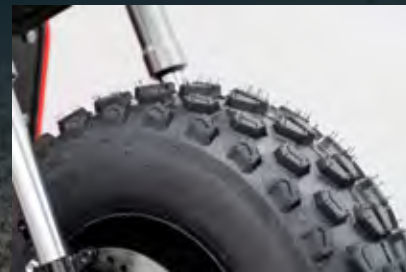

Super Grip Tyres