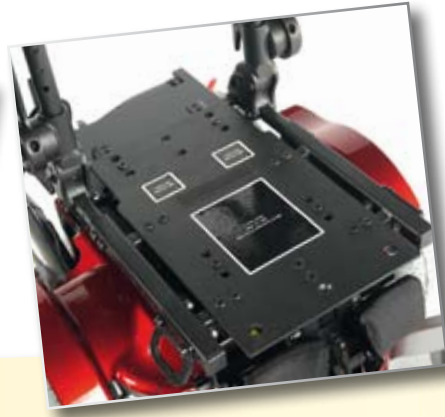

Electronics

- PG Drives Technology VR-2 70Ah controller as standard
 - Controls up to two powered functions
 - Dual control option
 - Compact joystick
- Optional PG Drives Technology R-net controller offers the following additional functionality:
 - Controls up to six powered functions
 - LCD colour joystick option
 - Exclusive 'assignable buttons' short-cut feature
 - Dual control option
 - Special controls interface module (OMNI) for
 - Environmental controls
 - PC mouse control via R-net Bluetooth module

Seating that grows with your child

The standard Salsa/Salsa M seating system offers built-in growth potential for seat depth, width and height. It also features height and depth adjustment in the armrests and angle and depth adjustment in the footplates. The seat and backrest also offer angle adjustment for improved comfort.

Swing-away and removable tray table

Predefined areas for modified seat fixations

Optional swing-away laterals with comfort seat

- Fully adjustable standard seating system that grows with your child: 12 x 12" to 16 x 16"
- Optional comfort seat cushion and back for improved postural support and comfort
- Seat frame is easily adaptable for Jay® or other third party seating systems
- Wide range of seating options and accessories for perfectly tailored function and comfort